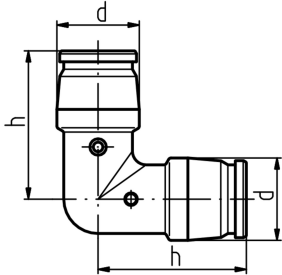

Data sheet

valid from: 10/20/17

Elbow module 90°

d (mm)	Code	SP	Weight (kg)	h (mm)
16 - 20	762 101 046	10	0.013	36
25 - 32	762 101 179	5	0.042	54

The technical data are not binding. They neither constitute expressly warranted characteristics nor guaranteed properties nor a guaranteed durability. They are subject to modification. Our General Terms of Sale apply.